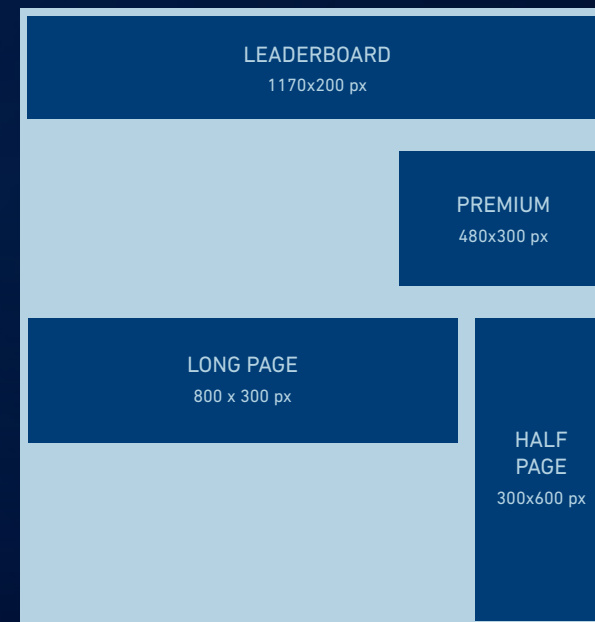

WWW.GOLFCHANNEL.CZ

TECHNICAL SPECIFICATIONS ONLINE ADVERTISING

GOLF

WE ARE PART OF NBC GROUP

SPECIFICATION

FORMAT	SIZE	FORMAT	DATA SIZE
LEADERBOARD	1170 x 200 px	GIF/JPG	max. 100 kB
PREMIUM	480 x 300 px	GIF/JPG	max. 100 kB
HALF PAGE	300 x 600 px	GIF/JPG	max. 45 kB
LONG PAGE	800 x 300 px	GIF/JPG	max. 45 kB
COMMERCIAL PR	1170 x 780 px	GIF/JPG	min. 500 characters
DIRECT MAIL	520 x 200 px	JPG	max. 45 kB